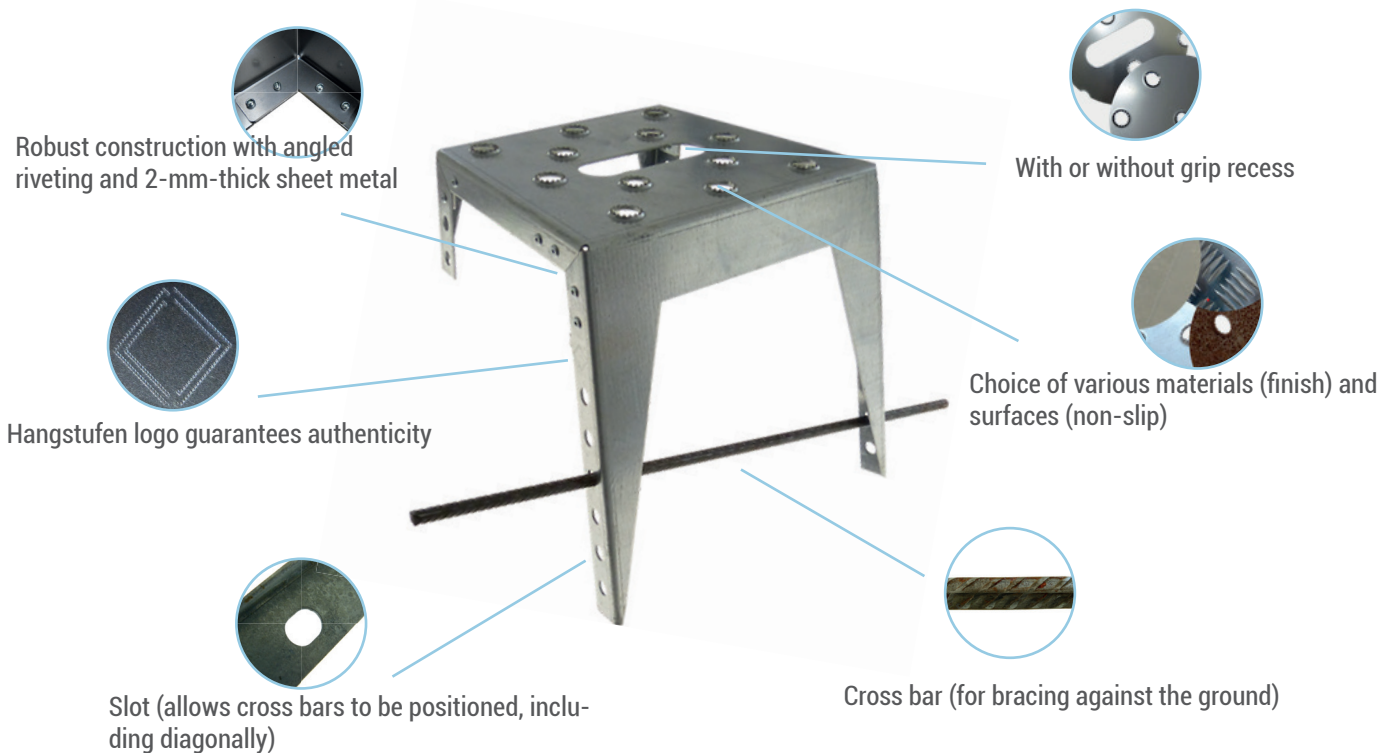

## Benefit from maximum flexibility & stability

Are you looking for an easy way to make sloping sites accessible? Do steep gradients regularly cause you trouble when gardening? Are you looking for steps for creating shortcuts across steep slopes?

## Benefits & advantages

- Quick and easy to install
- Secure footing when climbing and standing
- Robust and non-slip
- For mobile or permanent use
- No construction procedures required
- Protect plants growing underneath
- Make new areas accessible
- Flexible applications for different gradients
- Nine different sizes available
- Available in various finishes
- Available with or without grip recess
- Stackable
- Removable
- Keeps shoes clean

## Slope steps

„Natural“

(Made from untreated steel)

„Bright“

(Made from galvanised steel)

„Elegant“

(Made from stainless steel)

„Lightweight“

### „Midi“

250 x 250 mm  
250 x 365 mm  
250 x 480 mm