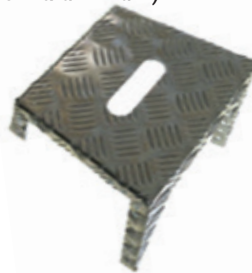

## Slope steps

„Natural“

(Made from untreated steel)

„Bright“

(Made from galvanised steel)

„Elegant“

(Made from stainless steel)

„Lightweight“

(Made from aluminium)

„Decorative“

(For use with step covers)

„Colourful“

(Powder-coated)